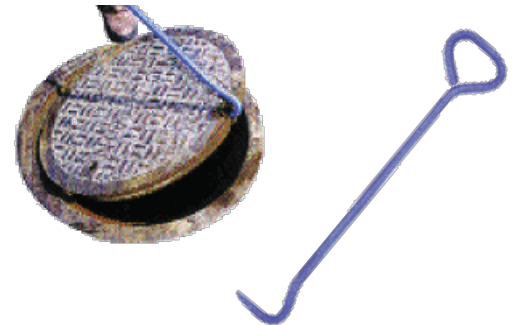

8lb. and 12lb. Manhole Cover Extractors

Two Tools in One!

- Combination sledge hammer and pick/pry bar
- Tapered saw tooth pick fits 5/8" or larger drain holes and most pick slots
- 8 or 12 lb. (4140) ASTM A148 cast steel head breaks frozen covers easily
- Serrated edge strengthens pick-end and eliminates possibility of tool becoming bottlenecked in the cover
- Fiberglass handle

24" and 36" Manhole Hooks

- Strong, lightweight
- Made of 5/8" high-grade tool steel
- Hook is painted with a durable epoxy hard coat paint

Safety T-Lift

- Unseats, lifts and sets down a manhole cover in one smooth motion with no set up
- Removes the manhole cover without the usual bending, straining or prying
- Cleans inside the ring for proper resealing
- Lifts manhole covers measuring 19-26", or up to 32" with an adjustable pin