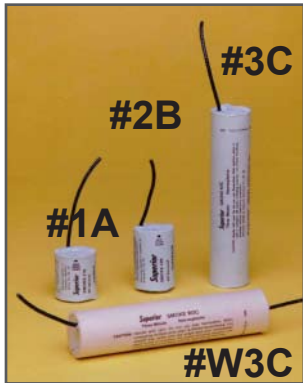

Leak Detection & Flow Testing Equipment

SUPERIOR® Smoke Candles

Superior smoke candles & grenades come in varying sizes to fit each application. They can quickly generate anywhere from 8000 to 130,000 cubic feet of smoke. They are also available in sealpac containers for protection from hot & humid climates.

The #W3C is double-wicked with quick clips furnished for multiple units.

SUPERIOR® Liquid Smoke System

Superior liquid smoke is safe, inexpensive, and clean. It is available in 1, 5, or 55 gallon containers and works with competitive propeller driven systems. All systems can provide up to 4200 CFM or 4 inches static pressure.